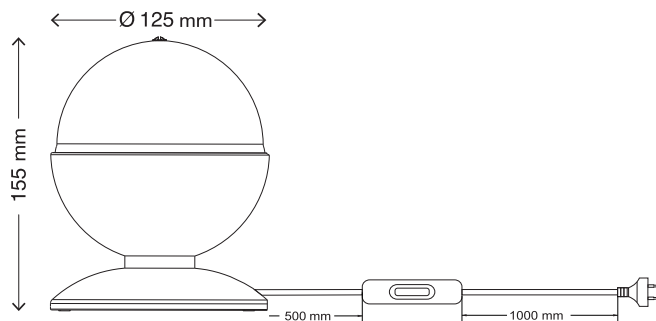

LED diskolampe

Art.nr. 18-1433 Modell LS6F15UK
36-6854 LS6F15

Les brukerveiledningen grundig før produktet tas i bruk og ta vare på den for framtidig bruk. Vi reserverer oss mot ev. feil i tekst og bilde, samt forandringer av tekniske data. Ved tekniske problemer eller spørsmål, ta kontakt med vårt kundesenter.

Sikkerhet

Forklaring på symboler

Kun for innendørs bruk.

Klasse II-produkt. Dobbelts beskyttelsesisolering.

Sikkerhet

- Produktet er kun beregnet for innendørs bruk.
- Bruk ikke produktet i fuktige miljøer og la det ikke komme i kontakt med væske/fuktighet.
- Plasser aldri produktet nær vaskeservanter, badekar etc. slik at det kan falle ned i vann.
- Bruk ikke produktet dersom strømledning eller støpselet er skadet. Strømledningen bør kontrolleres regelmessig.
- Trekk støpselet ut fra strømuttaket umiddelbart dersom strømkabelen skades.
- Trekk støpselet ut fra strømuttaket før rengjøring.
- **Kabelen kan ikke skiftes ut. Hvis kabelen blir skadet, må hele produktet kasseres.**
- **Lyskilden kan ikke skiftes ut. Når lyskildens levetid er nådd må hele produktet kasseres.**

Produktbeskrivelse