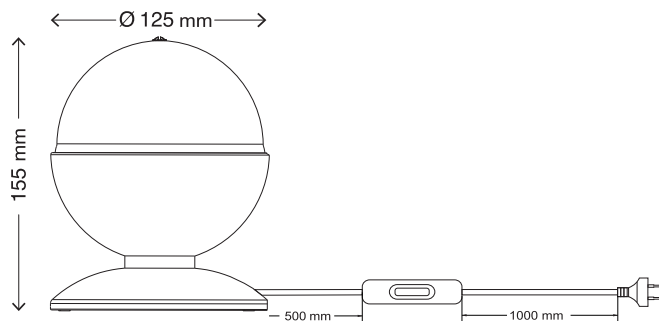

Discolampa LED

Art.nr 18-1433 Modell LS6F15UK
36-6854 LS6F15

Läs igenom hela bruksanvisningen före användning och spara den sedan för framtida bruk. Vi reserverar oss för ev. text- och bildfel samt ändringar av tekniska data. Vid tekniska problem eller andra frågor, kontakta vår kundtjänst.

Säkerhet

Symbolförklaring

Endast avsedd för inomhusbruk.

Klass II-produkt. Dubbel skyddsisolering.

Säkerhetsföreskrifter

- Produkten är endast avsedd för inomhusbruk.
- Använd inte produkten i fuktiga miljöer och låt den inte komma i kontakt med väta.
- Placera aldrig produkten i närheten av ett handfat, badkar etc. som den kan falla ned i.
- Använd aldrig produkten om nätkabeln eller stickproppen är skadade. Nätkabeln bör regelbundet kontrolleras.
- Dra omedelbart ut stickproppen ur vägguttaget ifall nätkabeln blir skadad.
- Dra ut stickproppen ur vägguttaget före rengöring.
- **Nätkabeln får inte bytas. Om den på något sätt skadas ska produkten kasseras.**
- **Ljuskällan kan inte bytas. När ljuskällan har nått sin livslängd ska produkten kasseras.**

Produktbeskrivning