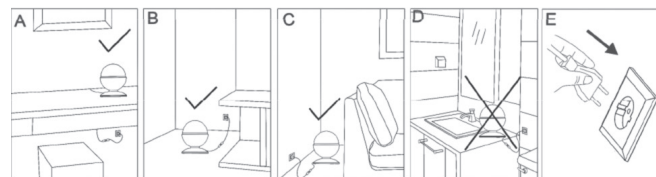

Operating instructions

Care and maintenance

- Unplug the mains lead from the wall socket before cleaning.
- Clean the product using a lightly moistened cloth. Use only mild cleaning agents, never solvents or corrosive chemicals.

Responsible disposal

This symbol indicates that this product should not be disposed of with general household waste. This applies throughout the entire EU. In order to prevent any harm to the environment or health hazards caused by incorrect waste disposal, the product must be handed in for recycling so that the material can be disposed of in a responsible manner. When recycling your product, take it to your local collection facility or contact the place of purchase. They will ensure that the product is disposed of in an environmentally sound manner.

Specifications

Voltage	230 V AC, 50 Hz
Power	3 W
Protection class	IP20
Light bulb	3 × LEDs (not replaceable)
Mains lead	1.5 m
Size	Diameter: 12.5 cm Height: 15.5 cm