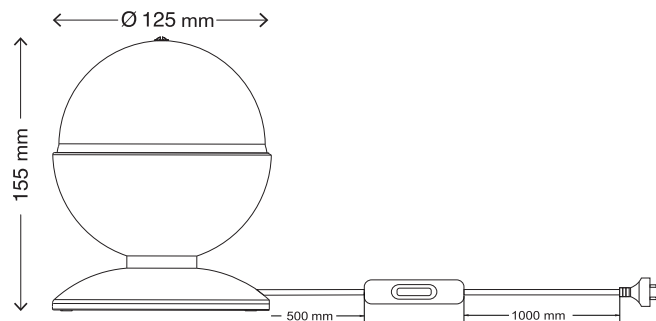

LED Disco Lamp

Art.no 36-6854, 18-1433

Please read the entire instruction manual before using the product and then save it for future reference. We reserve the right for any errors in text or images and any necessary changes made to technical data. In the event of technical problems or other queries, please contact our Customer Services.

Safety

Symbol guide

For indoor use only.

Class II product. Double insulation.

Safety instructions

- The product is intended for indoor use only.
- Do not use the product in humid environments and keep it dry.
- Never place the product close to a wash basin or bathtub if there is a risk that it might fall in.
- Never use the product if the mains lead or plug is damaged. The mains lead should be checked regularly.
- Unplug the product immediately if the mains lead has been damaged.
- Unplug the mains lead from the wall socket before cleaning.
- **The mains lead must never be replaced. The product must be discarded if the mains lead is damaged in any way.**
- **The light source cannot be replaced. The product should be discarded if the light source has ceased functioning.**

Product description