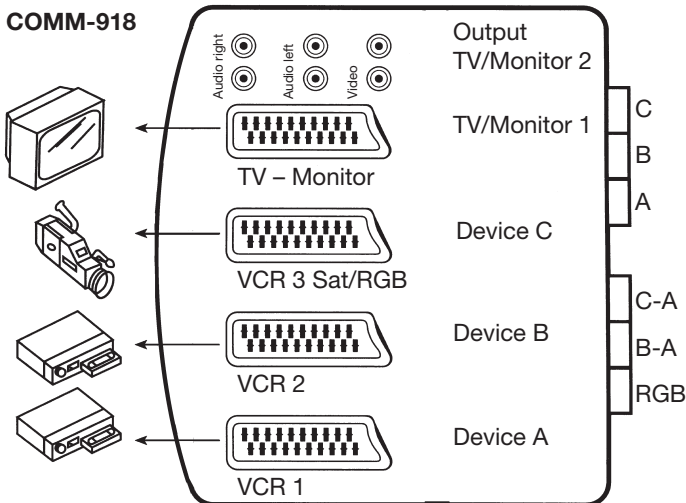

## Audio/Video Selector

- Monitors recording.
- SCART inputs for 3 video sources (satellite receivers, video recorders, video cameras etc.)
- RCA output for connection of more audio sources parallel with the SCART inputs.

The three inputs can be connected together with video recorders, video cameras, video consoles etc. Recording is possible from B-A and C-A with monitoring on a separate television or monitor. There are more contacts for another video recorder (recording only) or another television and stereo output (audio).

## Quick Reference

RCA output parallel with selected devices (A-C)

Ver: 200712

Signal IN	Signal OUT
VCR 1	TV - Monitor 1 3 RCA - out
VCR 2	TV - Monitor 1 3 RCA - out
VCR 3	TV - Monitor 1 3 RCA - out
TV - Monitor 1	TV - Monitor 2
3 RCA - output	TV - Monitor 1

## Snabbreferens

RCA uttag parallellt kopplade med vald apparat (A-C)

Insignaler	Utsignaler
VCR 1	TV - Monitor 1 3 RCA - ut
VCR 2	TV - Monitor 1 3 RCA - ut
VCR 3	TV - Monitor 1 3 RCA - ut
TV - Monitor 1	TV - Monitor 2
3 RCA - utgång	TV - Monitor 1