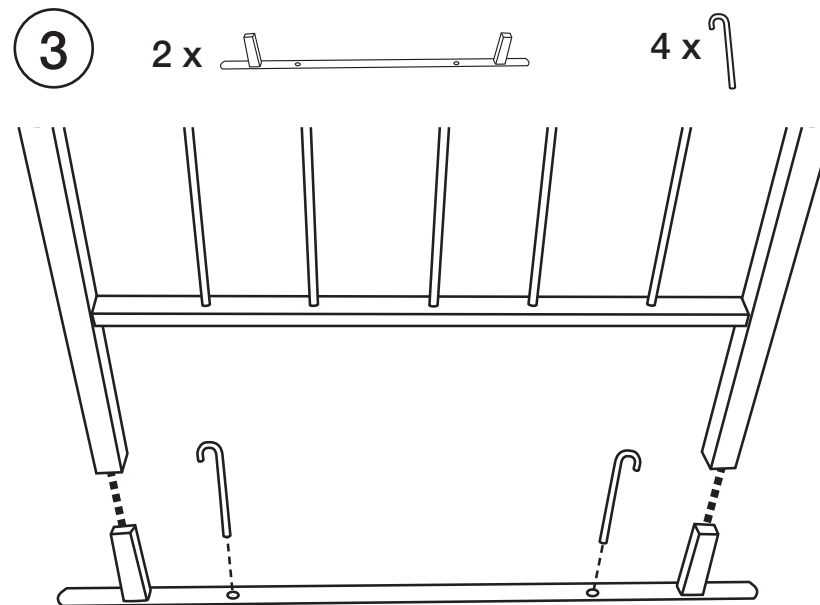

# Garden Arch

Trädgårdsportal • Hageportal • Kaariportti

Art.no. 40-7914

**GREAT BRITAIN** For consumer contact, please visit [www.clasohlson.co.uk](http://www.clasohlson.co.uk) and click on customer service.