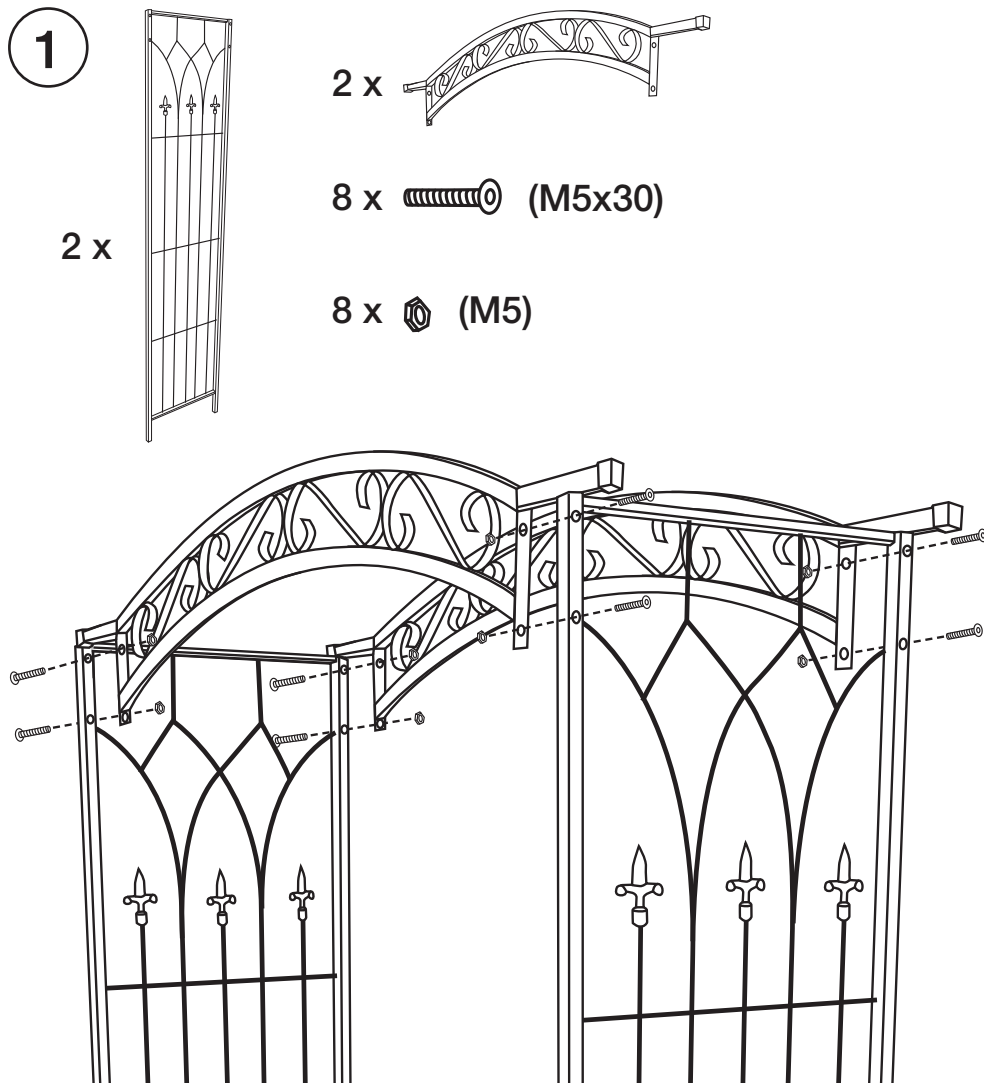

# Garden Arch

Trädgårdsportal • Hageportal • Kaariportti

Art.no. 40-7914

**GREAT BRITAIN** For consumer contact, please visit [www.clasohlson.co.uk](http://www.clasohlson.co.uk) and click on customer service.