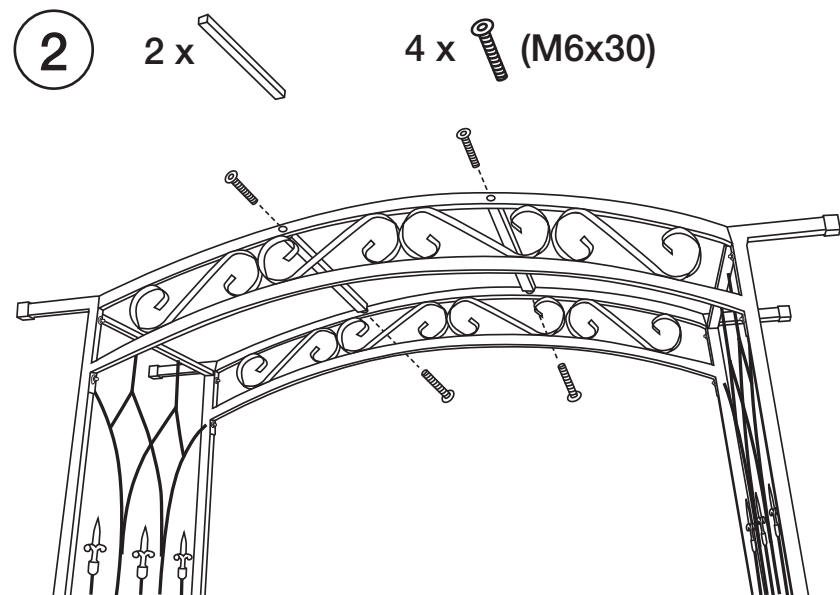

# Garden Arch

Trädgårdsportal • Hageportal • Kaariportti

Art.no. 40-7914

**GREAT BRITAIN** For consumer contact, please visit [www.clasohlson.co.uk](http://www.clasohlson.co.uk) and click on customer service.