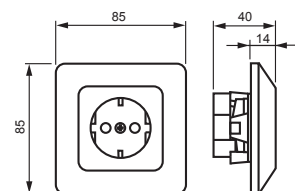

Tekniska uppgifter

Klassificering

Enclosure class IP21

Elektriska storheter

Rated current 16 A
Rated voltage 250 V

ETIM

ETIM 7 EC000125 (EC000125)

ETIM 7

Model Protective contact (SCHUKO)

With built-in USB power supply

Number of units 1

Imprint/indication Without imprint

Connection type Plug clamp

With hinged lid

With child-protection 1

Label space/information surface

Colour White

RAL-number (akin) 9010

Transparent

Lockable

Eject-mechanism

Insulated mounting