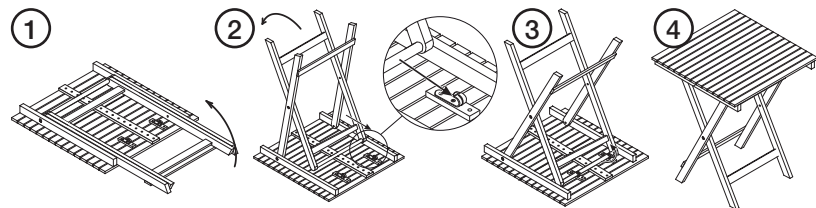

Café Set

Art.no 31-4853

Model White

Please read the entire instruction manual before using the product and save it for future reference. We reserve the right for any errors in text or images and any necessary changes made to technical data. If you have any questions concerning technical problems please contact our Customer Services.

Table

- Made only from plantation-grown wood.
- Size 60 x 60 x 70 cm.

Chair

- Made only from plantation-grown wood.
- Folding, white acacia chair.
- Equipped with anti-pinch safety lock.
- Seat height: 43 cm.
- Max load: 110 kg.

Note: The chair is equipped with an anti-pinch safety lock to prevent crush injuries. Slide the lock in the direction of the arrow and lift the seat up simultaneously.

Disposal

This product should be disposed of in accordance with local regulations. If you are unsure how to proceed, contact your local authority.