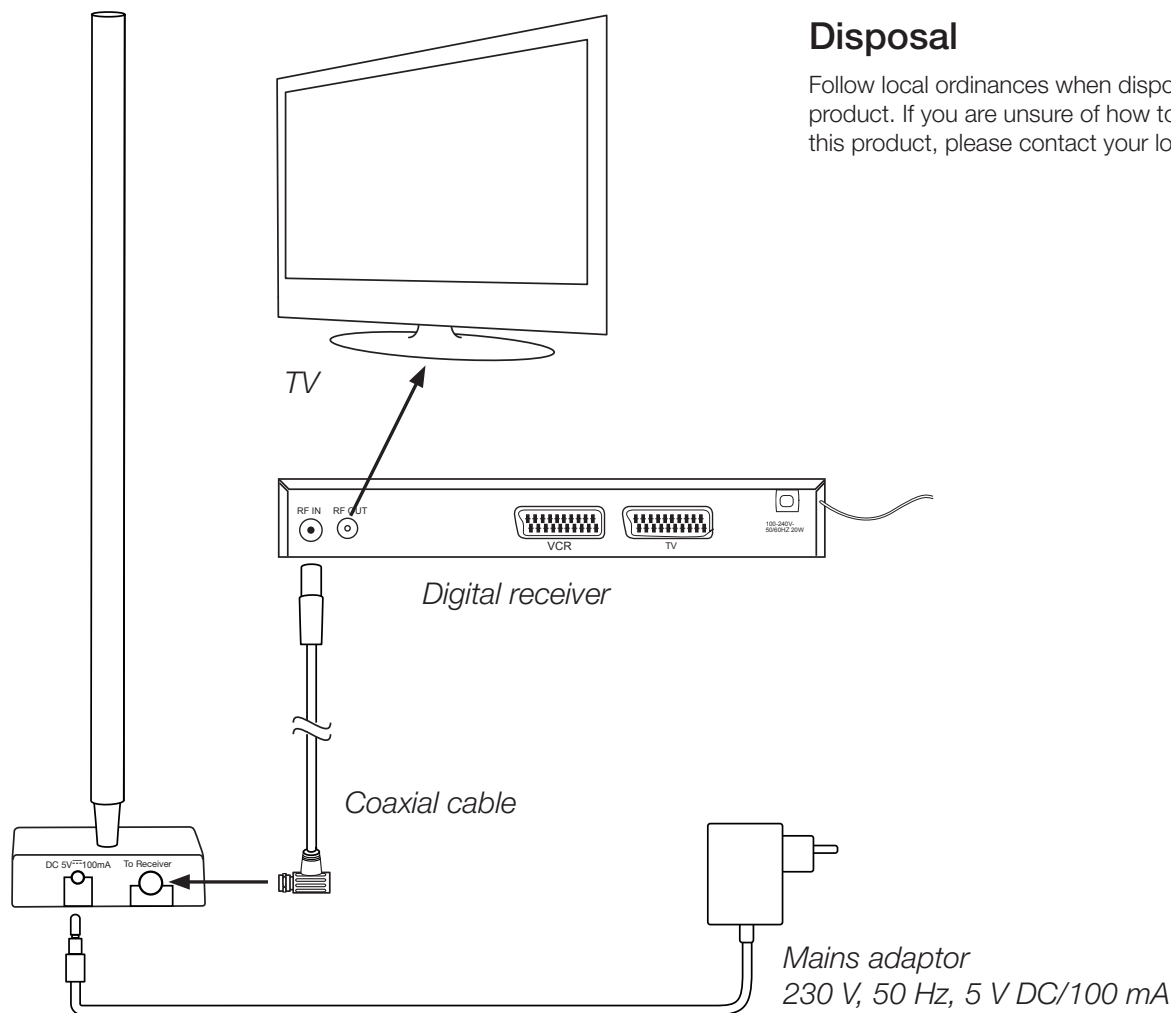

Indoor Aerial

Art.no 38-3899 Model 6386AP

Please read the entire instruction manual before using the product and save it for future reference. We reserve the right for any errors in text or images and any necessary changes made to technical data. If you have any questions regarding technical problems please contact Customer Services.

Product description

Indoor Aerial. Discreet and stylish. Built-in amplifier for UHF channels 21-69. More than adequate for good reception under favourable conditions. Powered by the provided adaptor. Comes with 1.5 m coaxial flylead for TV, etc.

Contents

Mains adaptor: 230 V, 50 Hz/5 V DC, 100 mA

Coaxial cable: IEC male-male, one end straight, the other angled 90°.

Warning! This aerial is for indoor use only.

Specifications

Receives digital terrestrial TV (DVB-T)

Frequency range
VHF 174-230 MHz
UHF 470-862 MHz

Amplifier gain
VHF: 20 dB
UHF: 18 dB

Weight 275 g

Size 480 x 80 x 80 mm

Power consumption 5 V/40 mA

Connections

Care and maintenance

Clean the product by wiping it with a soft dry cloth. Never use solvents or abrasive cleaning agents.

Disposal

Follow local ordinances when disposing of this product. If you are unsure of how to dispose of this product, please contact your local authority.