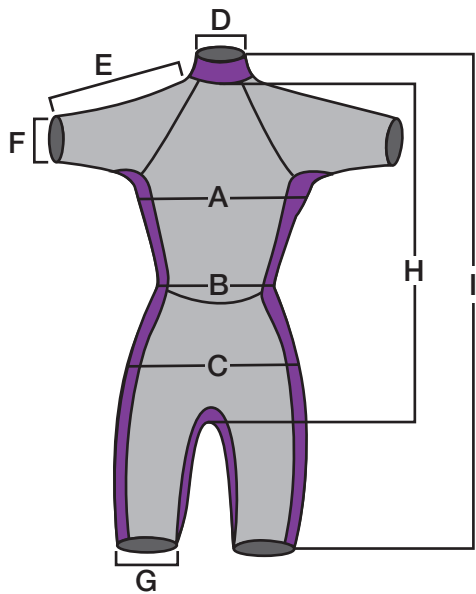

Women 34-8976

Parts of the wetsuit	S (36)	M (38)	L (40)
A - Chest	80	81	86
B - Waist	62	64	66
C - Hip	78	83	89
D - Neck	40	42	42
E - Sleeve length	31	33	33
F - Sleeve width	26	28	30
G - Thigh width	36	38	40
H - Front length	53	55	56
Zipper	42	42	44
I - Total length	85	89	92

Children 34-8977

Parts of the wetsuit	8	10	12
A - Chest	67	72	76
B - Waist	56	59	62
C - Hip	66	68	72
D - Neck	28	30	31
E - Sleeve length	25	26	27
F - Sleeve width	21	22	24
G - Thigh width	30	32	33
H - Front length	46	47	49
Zipper	35	35	38
I - Total length	68	71	74

Wetsuits

Sizes with measurements in inches

Men 34-8975

Parts of the wetsuit	M	L	XL
A - Chest	33.07	34.65	36.22
B - Waist	27.56	29.13	30.71
C - Hip	33.46	35.43	36.22
D - Neck	16.54	17.32	17.72
E - Sleeve length	14.17	14.57	15.35
F - Sleeve width	11.02	11.81	12.20
G - Thigh width	15.75	16.54	17.32
H - Front length	24.02	25.20	25.20
Zipper	17.32	17.32	17.32
I - Total length	38.58	39.76	41.73

Women 34-8976

Parts of the wetsuit	S (36)	M (38)	L (40)
A - Chest	31.50	31.89	33.86
B - Waist	24.41	25.20	25.98
C - Hip	30.71	32.78	35.04
D - Neck	15.75	16.54	16.54
E - Sleeve length	12.20	12.99	12.99
F - Sleeve width	10.24	11.02	11.81
G - Thigh width	14.17	14.96	15.75
H - Front length	20.87	21.65	22.05
Zipper	16.54	16.54	17.32
I - Total length	33.46	35.04	36.22