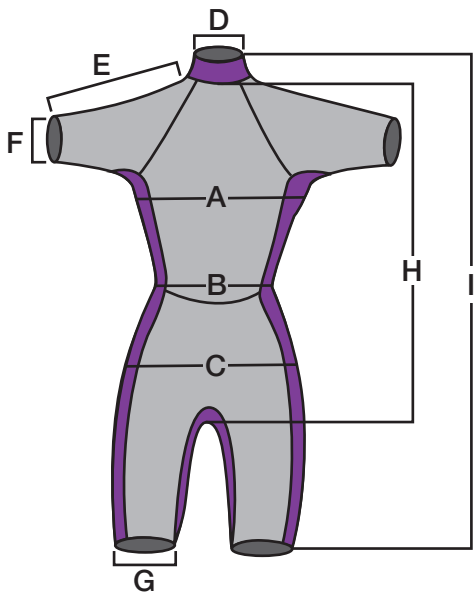

Wetsuits

Sizes with measurements in cm

Men 34-8975

Parts of the wetsuit	M	L	XL
A - Chest	84	88	92
B - Waist	70	74	78
C - Hip	85	90	92
D - Neck	42	44	45
E - Sleeve length	36	37	39
F - Sleeve width	28	30	31
G - Thigh width	40	42	44
H - Front length	61	64	64
Zipper	44	44	44
I - Total length	98	101	106

Women 34-8976

Parts of the wetsuit	S (36)	M (38)	L (40)
A - Chest	80	81	86
B - Waist	62	64	66
C - Hip	78	83	89
D - Neck	40	42	42
E - Sleeve length	31	33	33
F - Sleeve width	26	28	30
G - Thigh width	36	38	40
H - Front length	53	55	56
Zipper	42	42	44
I - Total length	85	89	92

Wetsuits

Sizes with measurements in inches

Men 34-8975

Parts of the wetsuit	M	L	XL
A - Chest	33.07	34.65	36.22
B - Waist	27.56	29.13	30.71
C - Hip	33.46	35.43	36.22
D - Neck	16.54	17.32	17.72
E - Sleeve length	14.17	14.57	15.35
F - Sleeve width	11.02	11.81	12.20
G - Thigh width	15.75	16.54	17.32
H - Front length	24.02	25.20	25.20
Zipper	17.32	17.32	17.32
I - Total length	38.58	39.76	41.73

Women 34-8976

Parts of the wetsuit	S (36)	M (38)	L (40)
A - Chest	31.50	31.89	33.86
B - Waist	24.41	25.20	25.98
C - Hip	30.71	32.78	35.04
D - Neck	15.75	16.54	16.54
E - Sleeve length	12.20	12.99	12.99
F - Sleeve width	10.24	11.02	11.81
G - Thigh width	14.17	14.96	15.75
H - Front length	20.87	21.65	22.05
Zipper	16.54	16.54	17.32
I - Total length	33.46	35.04	36.22