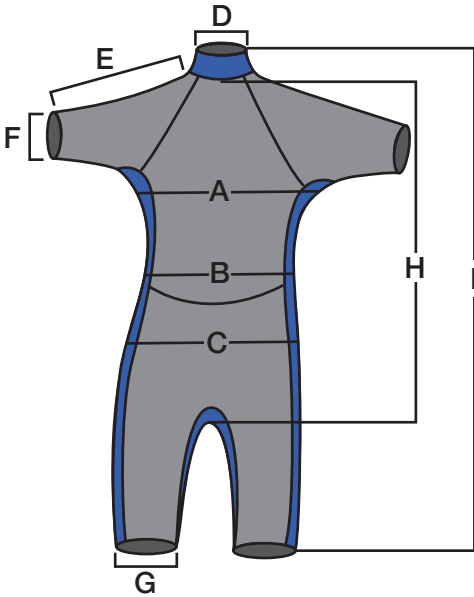

Wetsuits

Sizes with measurements in cm

Men 34-8975

Parts of the wetsuit	M	L	XL
A - Chest	84	88	92
B - Waist	70	74	78
C - Hip	85	90	92
D - Neck	42	44	45
E - Sleeve length	36	37	39
F - Sleeve width	28	30	31
G - Thigh width	40	42	44
H - Front length	61	64	64
Zipper	44	44	44
I - Total length	98	101	106

Women 34-8976

Parts of the wetsuit	S (36)	M (38)	L (40)
A - Chest	80	81	86
B - Waist	62	64	66
C - Hip	78	83	89
D - Neck	40	42	42
E - Sleeve length	31	33	33
F - Sleeve width	26	28	30
G - Thigh width	36	38	40
H - Front length	53	55	56
Zipper	42	42	44
I - Total length	85	89	92

Wetsuits

Sizes with measurements in inches

Men 34-8975

Parts of the wetsuit	M	L	XL
A - Chest	33.07	34.65	36.22
B - Waist	27.56	29.13	30.71
C - Hip	33.46	35.43	36.22
D - Neck	16.54	17.32	17.72
E - Sleeve length	14.17	14.57	15.35
F - Sleeve width	11.02	11.81	12.20
G - Thigh width	15.75	16.54	17.32
H - Front length	24.02	25.20	25.20
Zipper	17.32	17.32	17.32
I - Total length	38.58	39.76	41.73

Women 34-8976

Parts of the wetsuit	S (36)	M (38)	L (40)
A - Chest	31.50	31.89	33.86
B - Waist	24.41	25.20	25.98
C - Hip	30.71	32.78	35.04
D - Neck	15.75	16.54	16.54
E - Sleeve length	12.20	12.99	12.99
F - Sleeve width	10.24	11.02	11.81
G - Thigh width	14.17	14.96	15.75
H - Front length	20.87	21.65	22.05
Zipper	16.54	16.54	17.32
I - Total length	33.46	35.04	36.22