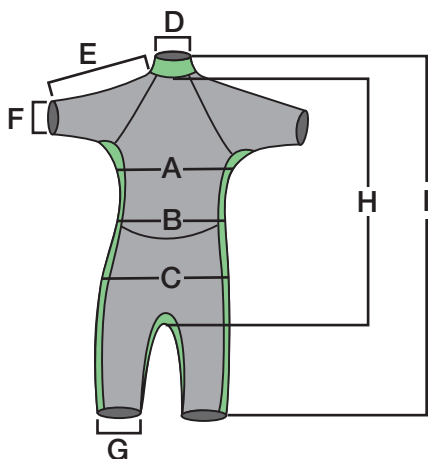

Children 34-8977

Parts of the wetsuit	8	10	12
A - Chest	67	72	76
B - Waist	56	59	62
C - Hip	66	68	72
D - Neck	28	30	31
E - Sleeve length	25	26	27
F - Sleeve width	21	22	24
G - Thigh width	30	32	33
H - Front length	46	47	49
Zipper	35	35	38
I - Total length	68	71	74

Wetsuits

Sizes with measurements in inches

Men 34-8975

Parts of the wetsuit	M	L	XL
A - Chest	33.07	34.65	36.22
B - Waist	27.56	29.13	30.71
C - Hip	33.46	35.43	36.22
D - Neck	16.54	17.32	17.72
E - Sleeve length	14.17	14.57	15.35
F - Sleeve width	11.02	11.81	12.20
G - Thigh width	15.75	16.54	17.32
H - Front length	24.02	25.20	25.20
Zipper	17.32	17.32	17.32
I - Total length	38.58	39.76	41.73

Women 34-8976

Parts of the wetsuit	S (36)	M (38)	L (40)
A - Chest	31.50	31.89	33.86
B - Waist	24.41	25.20	25.98
C - Hip	30.71	32.78	35.04
D - Neck	15.75	16.54	16.54
E - Sleeve length	12.20	12.99	12.99
F - Sleeve width	10.24	11.02	11.81
G - Thigh width	14.17	14.96	15.75
H - Front length	20.87	21.65	22.05
Zipper	16.54	16.54	17.32
I - Total length	33.46	35.04	36.22

Children 34-8977

Parts of the wetsuit	8	10	12
A - Chest	26.38	28.35	29.92
B - Waist	22.05	23.23	24.41
C - Hip	25.98	26.77	28.35
D - Neck	11.02	11.81	12.20
E - Sleeve length	9.84	10.24	10.63
F - Sleeve width	8.27	8.66	9.45
G - Thigh width	11.81	12.60	12.99
H - Front length	18.11	18.50	19.29
Zipper	13.78	13.78	14.96
I - Total length	26.77	27.95	29.13