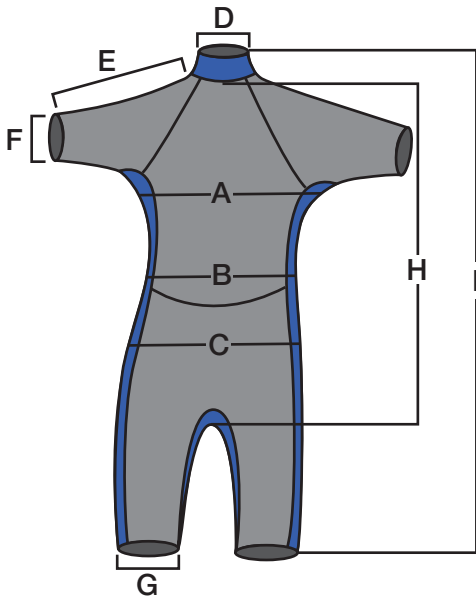

Wetsuits

Sizes with measurements in cm

Men 34-8975

Parts of the wetsuit	M	L	XL
A - Chest	84	88	92
B - Waist	70	74	78
C - Hip	85	90	92
D - Neck	42	44	45
E - Sleeve length	36	37	39
F - Sleeve width	28	30	31
G - Thigh width	40	42	44
H - Front length	61	64	64
Zipper	44	44	44
I - Total length	98	101	106

Women 34-8976

Parts of the wetsuit	S (36)	M (38)	L (40)
A - Chest	80	81	86
B - Waist	62	64	66
C - Hip	78	83	89
D - Neck	40	42	42
E - Sleeve length	31	33	33
F - Sleeve width	26	28	30
G - Thigh width	36	38	40
H - Front length	53	55	56
Zipper	42	42	44
I - Total length	85	89	92

Children 34-8977

Parts of the wetsuit	8	10	12
A - Chest	67	72	76
B - Waist	56	59	62
C - Hip	66	68	72
D - Neck	28	30	31
E - Sleeve length	25	26	27
F - Sleeve width	21	22	24
G - Thigh width	30	32	33
H - Front length	46	47	49
Zipper	35	35	38
I - Total length	68	71	74

Wetsuits

Sizes with measurements in inches

Men 34-8975

Parts of the wetsuit	M	L	XL
A - Chest	33.07	34.65	36.22
B - Waist	27.56	29.13	30.71
C - Hip	33.46	35.43	36.22
D - Neck	16.54	17.32	17.72
E - Sleeve length	14.17	14.57	15.35
F - Sleeve width	11.02	11.81	12.20
G - Thigh width	15.75	16.54	17.32
H - Front length	24.02	25.20	25.20
Zipper	17.32	17.32	17.32
I - Total length	38.58	39.76	41.73