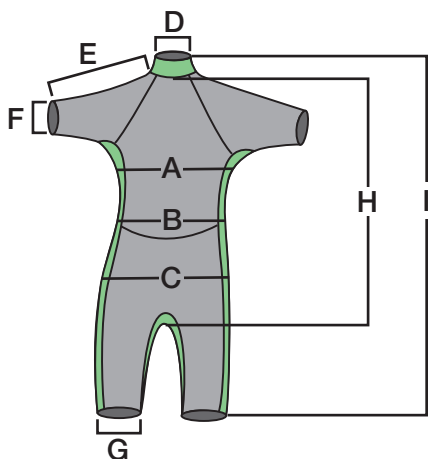

Wetsuits

Sizes with measurements in cm

Men 34-8975

Parts of the wetsuit	M	L	XL
A - Chest	84	88	92
B - Waist	70	74	78
C - Hip	85	90	92
D - Neck	42	44	45
E - Sleeve length	36	37	39
F - Sleeve width	28	30	31
G - Thigh width	40	42	44
H - Front length	61	64	64
Zipper	44	44	44
I - Total length	98	101	106

Women 34-8976

Parts of the wetsuit	S (36)	M (38)	L (40)
A - Chest	80	81	86
B - Waist	62	64	66
C - Hip	78	83	89
D - Neck	40	42	42
E - Sleeve length	31	33	33
F - Sleeve width	26	28	30
G - Thigh width	36	38	40
H - Front length	53	55	56
Zipper	42	42	44
I - Total length	85	89	92

Children 34-8977

Parts of the wetsuit	8	10	12
A - Chest	67	72	76
B - Waist	56	59	62
C - Hip	66	68	72
D - Neck	28	30	31
E - Sleeve length	25	26	27
F - Sleeve width	21	22	24
G - Thigh width	30	32	33
H - Front length	46	47	49
Zipper	35	35	38
I - Total length	68	71	74

Wetsuits

Sizes with measurements in inches

Men 34-8975

Parts of the wetsuit	M	L	XL
A - Chest	33.07	34.65	36.22
B - Waist	27.56	29.13	30.71
C - Hip	33.46	35.43	36.22
D - Neck	16.54	17.32	17.72
E - Sleeve length	14.17	14.57	15.35
F - Sleeve width	11.02	11.81	12.20
G - Thigh width	15.75	16.54	17.32
H - Front length	24.02	25.20	25.20
Zipper	17.32	17.32	17.32
I - Total length	38.58	39.76	41.73