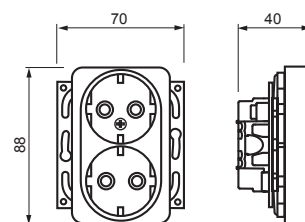

302EUC

Namn: **Vägguttag**
2-vägs, jordat, snabbanslutning, ej X-plint, utan klor
Jussi

Typ: 302EUC
EAN: 6418677310393
E-nr: 1815129

Beskrivning: Vägguttagets petskydd och jord sitter integrerat i insatsen vilket gör uttaget beröringsskyddat och jordat även utan centrumplattan och ramen monterad. 16 A, 250 V.

Förpackning: 10/100
Enhet: st

Tekniska uppgifter

Klassificering

Enclosure class IP21

Elektriska storheter

Rated current 16 A
Rated voltage 250 V

ETIM

ETIM 7 EC000125 (EC000125)

ETIM 7

Model Protective contact (SCHUKO)

With built-in USB power supply

Number of units 2

Imprint/indication Without imprint

Connection type Plug clamp

With hinged lid

With child-protection 1

Label space/information surface

Colour White

RAL-number (akin) 9010

Transparent

Lockable

Eject-mechanism

Insulated mounting